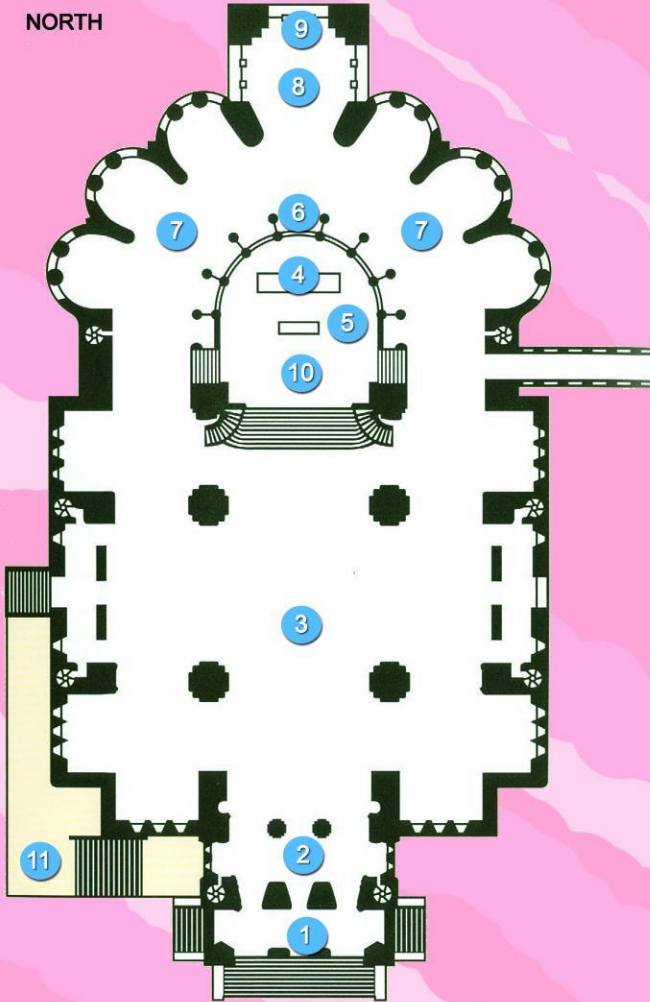

NORTH

Floorplan of Sacré-Cœur

- 1 Porch
- 2 Narthex
- 3 Nave
- 4 Altar
- 5 Choir
- 6 Apse (Mosaics)
- 7 Ambulatory
- 8 Chapel of the Virgin
- 9 Campanile
- 10 Cupola and Dome
- 11 Access to the Crypt and Dome